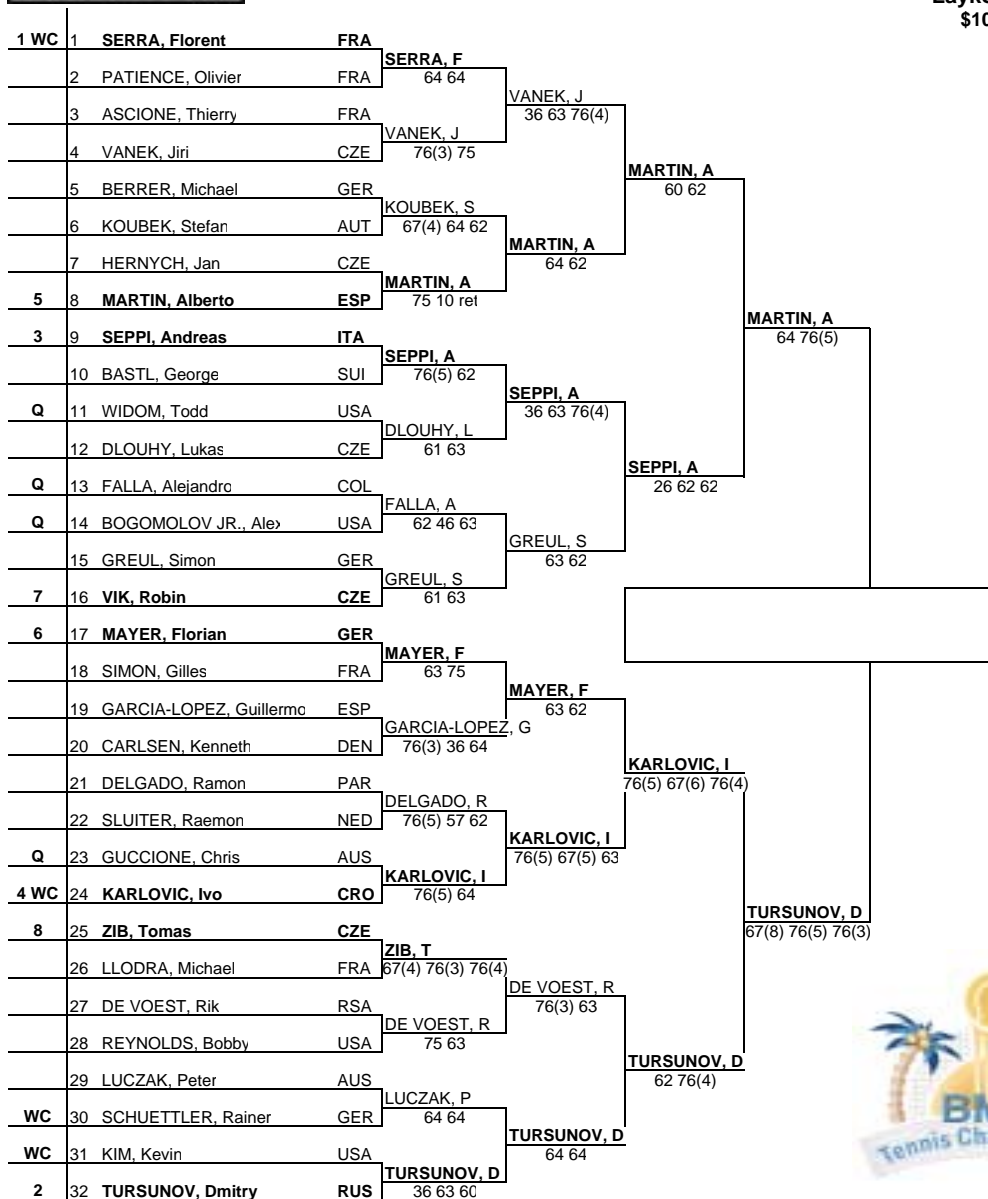

MAIN DRAW SINGLES

BMW Tennis Championship - Sunrise
 14-19 March 2006
 Laykold Hard
 \$100,000

MAIN DRAW DOUBLES

ATP, Inc. © Copyright 2001

Last Direct Acceptance: 149 DE VOEST

Last Direct Acceptance: 210 HENRYCH / KIM

Seeded Players	Rank	Lucky Losers	Replaces
1 SERRA, Florent (FRA)	38		
2 TURSUNOV, Dmitry (RUS)	50		
3 SEPPI, Andreas (ITA)	55		
4 KARLOVIC, Ivo (CRO)	59		
Retirement/W.O		Reasons	
5 MARTIN, Alberto (ESP)	60	HERNYCH, J.	illness
6 MAYER, Florian (GER)	65		
7 VIK, Robin (CZE)	66		
8 ZIB, Tomas (CZE)	71		