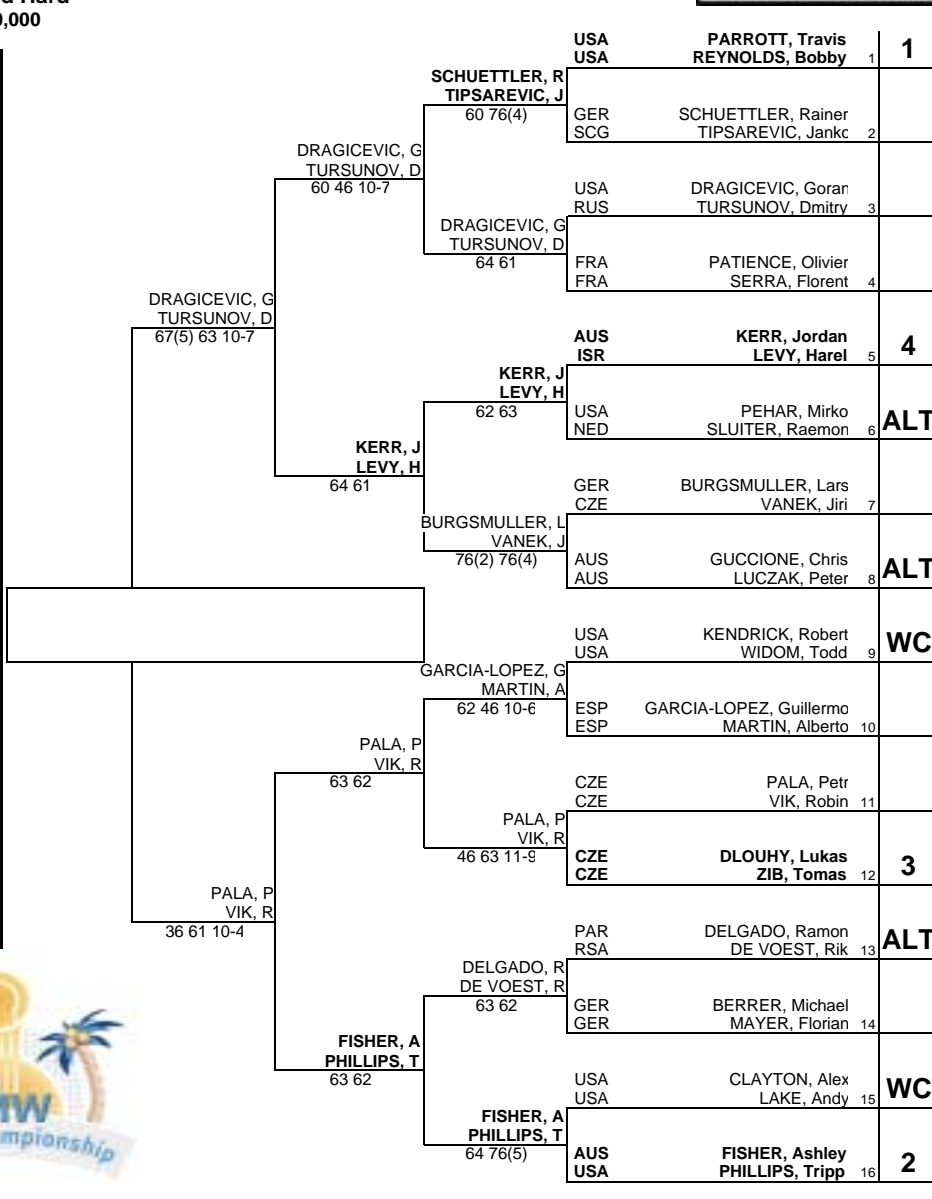

MAIN DRAW SINGLES

BMW Tennis Championship - Sunrise
 14-19 March 2006
 Laykold Hard
 \$100,000

MAIN DRAW DOUBLES

ATP, Inc. © Copyright 2001

Last Direct Acceptance: 149 DE VOEST

Last Direct Acceptance: 210 HENRYCH / KIM

Seeded Players	Rank	Lucky Losers	Replaces
1 SERRA, Florent (FRA)	38		
2 TURSUNOV, Dmitry (RUS)	50		
3 SEPPI, Andreas (ITA)	55		
4 KARLOVIC, Ivo (CRO)	59		
Retirement/W.O		Reasons	
5 MARTIN, Alberto (ESP)	60	HERNYCH, J.	illness
6 MAYER, Florian (GER)	65		
7 VIK, Robin (CZE)	66		
8 ZIB, Tomas (CZE)	71		

Seeded Players	Rank	Lucky Losers/Alternates	Replaces
1 PARROTT, T / REYNOLDS, B	130	PEHAR / SLUITER	DELIC, A. / SIMMONDS, P.
2 FISHER, A / PHILLIPS, T	138	GUCCIONE / LUCZAK	ASCIONE, T. / SIMON, G.
3 DLOUHY, L / ZIB, T	140	DELGADO / DE VOEST	HERNYCH, J. / KIM, K.
4 KERR, J / LEVY, H	145		
Retirement/W.O.		Reasons	
Carl Baldwin Challenger Supervisor		DELIC, A. ASCIONE, T. HERNYCH, J.	L ankle R wrist illness